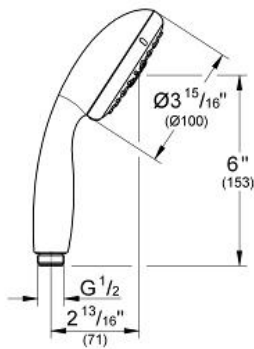

NEW TEMPESTA 100
Hand Shower 4 Sprays

MODEL # 28421002

Pure Freude
an Wasser

GROHE

Product Description:
NEW TEMPESTA 100
Hand Shower 4 Sprays

Standard Specification:

- 4 Sprays: GROHE Rain O², Rain, Massage and Jet
- 2.5 gpm (9.5 l/min) flow limiter
- **GROHE DreamSpray** perfect spray pattern
- **GROHE StarLight** chrome finish
- **SpeedClean**[®] anti-lime system
- Inner WaterGuide for a longer life
- Universal mounting system (fits all standard shower hoses)
- Max Flow Rate 2.5 gpm (9.5 L/min)
- Min. recommended pressure: 15 psi

Applicable Codes & Standards:

- Energy Policy Act of 1992
- ASME A112.18.1/CSA B125.1

Color:

- 28421002 StarLight Chrome